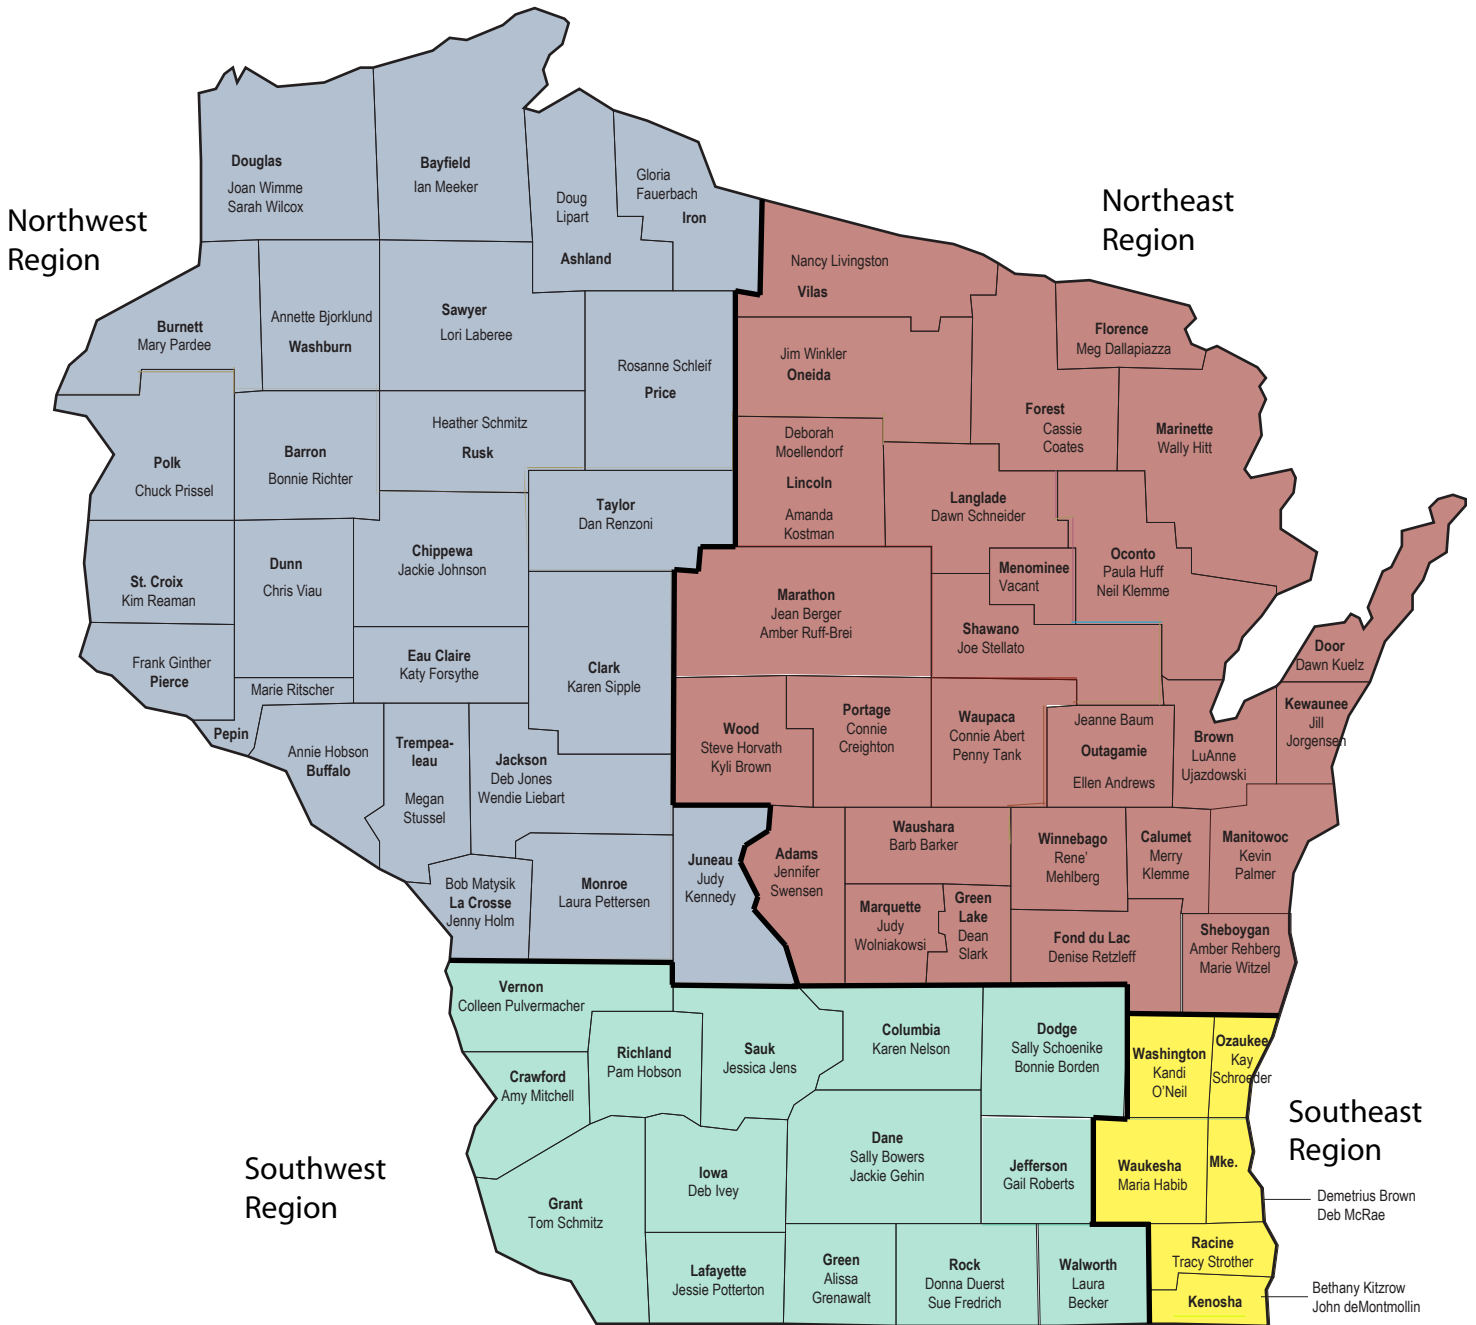

Wisconsin Afterschool Network (WAN) Suggested Region Map 1/24/08

This map was created to show WAN Regional networks. It is intended to suggest what Regional network members can participate in. You may become active in any Regional network based on meeting location & interest.